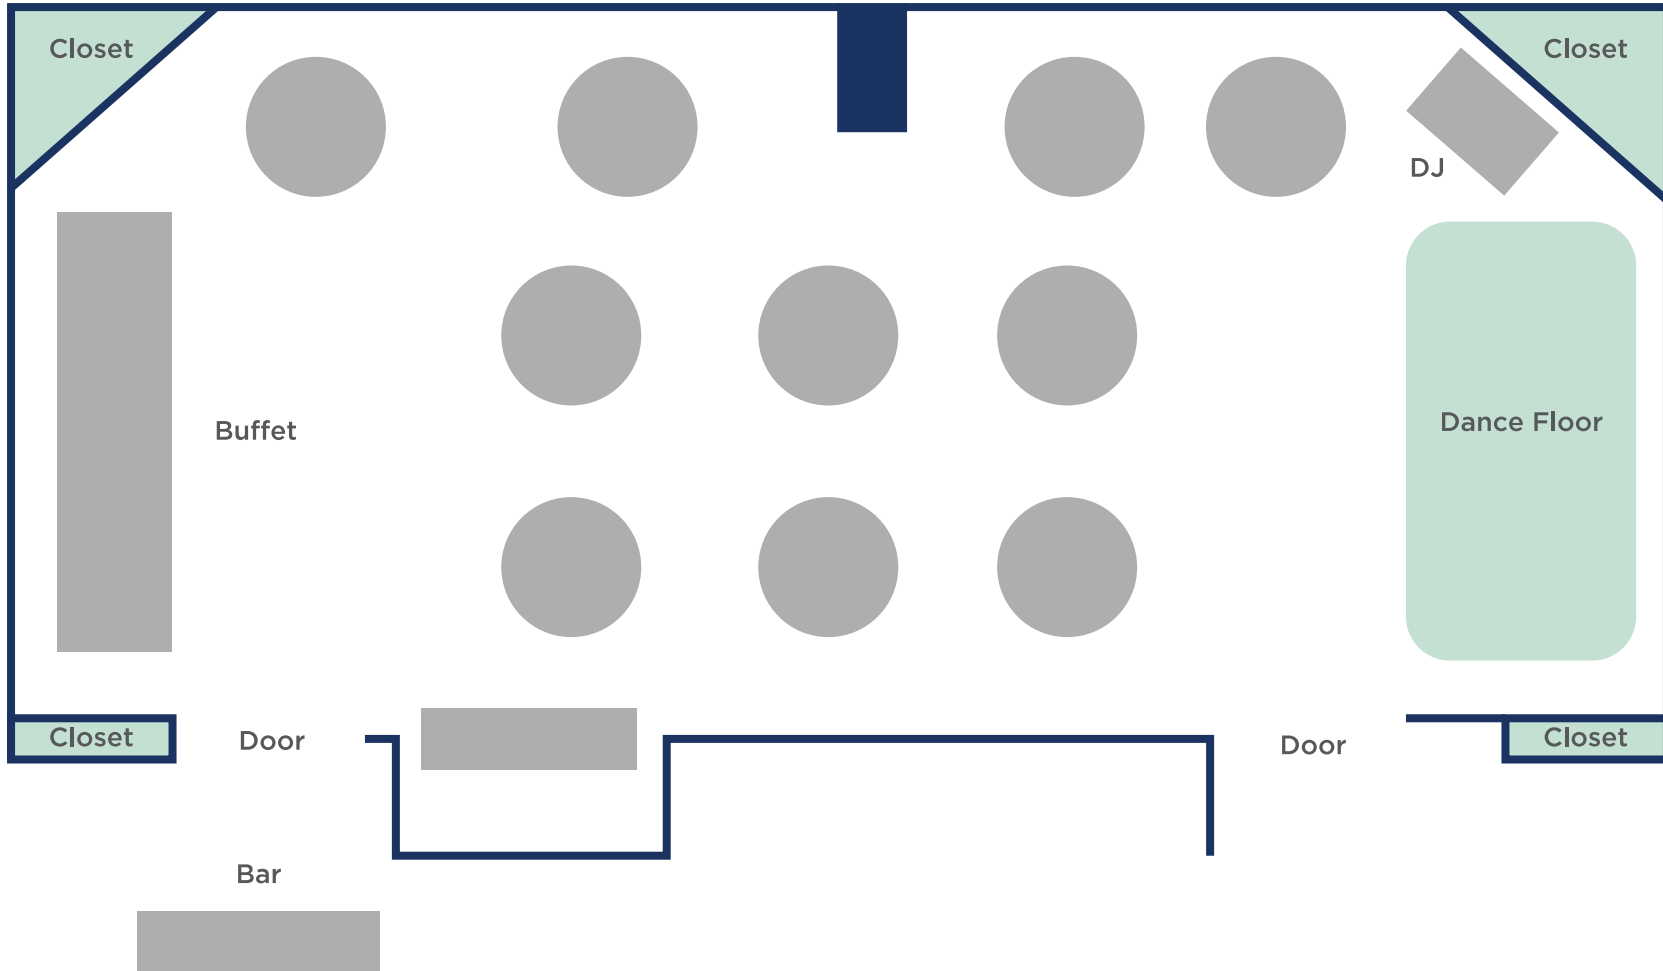

Sit Down Dinner/Dance

Capacity:

12-13 Tables (Seats 9 each)

FIND YOUR **PEACEFUL PLACE**

Buffet/Dance

Capacity:

11 Tables, 99 People

9 Tables, 81 People

Theater Style

Capacity:
75 People

FIND YOUR **PEACEFUL PLACE**

Classroom

Capacity:
50-60 People

FIND YOUR **PEACEFUL PLACE**

Dinner/Dance

Capacity:

108 People

12 tables/9 chairs each

FIND YOUR **PEACEFUL PLACE**

Meeting

Capacity:
40 People

FIND YOUR **PEACEFUL PLACE**