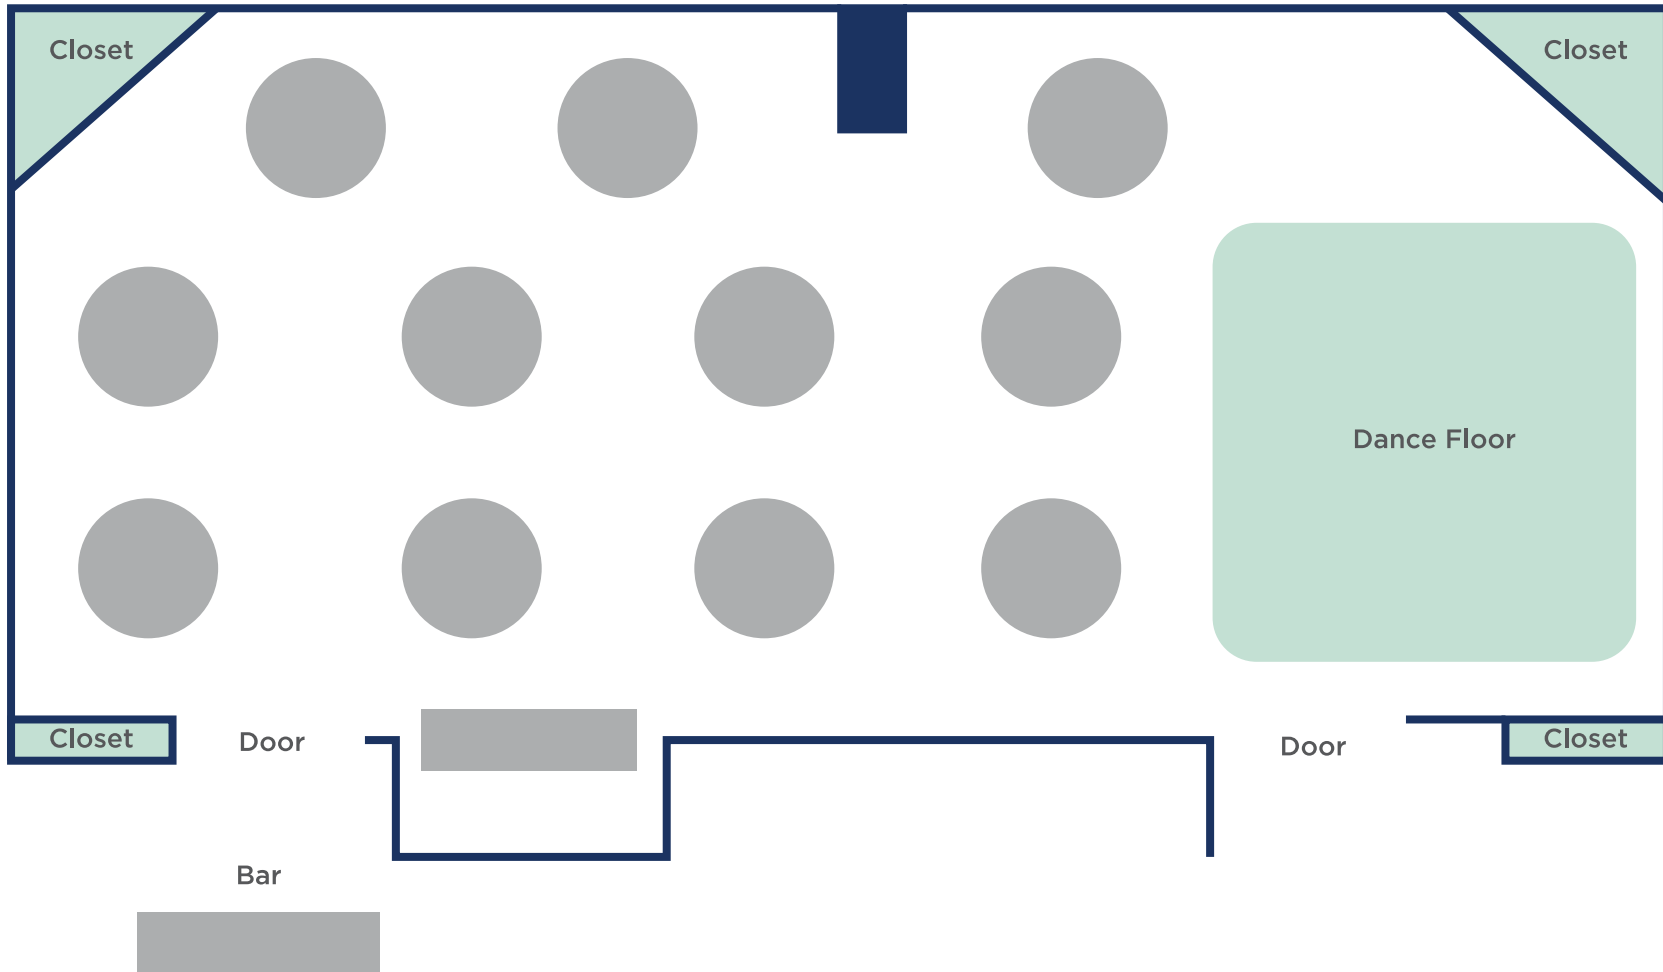

Sit Down Dinner/Dance

Capacity:

12-13 Tables (Seats 9 each)

FIND YOUR **PEACEFUL PLACE**

Buffet/Dance

Capacity:

11 Tables, 99 People

9 Tables, 81 People

Theater Style

Capacity:
75 People

FIND YOUR **PEACEFUL PLACE**

Classroom

Capacity:
50-60 People

FIND YOUR **PEACEFUL PLACE**

Dinner/Dance

Capacity:

108 People

12 tables/9 chairs each

FIND YOUR **PEACEFUL PLACE**

Meeting

Capacity:
40 People

FIND YOUR **PEACEFUL PLACE**