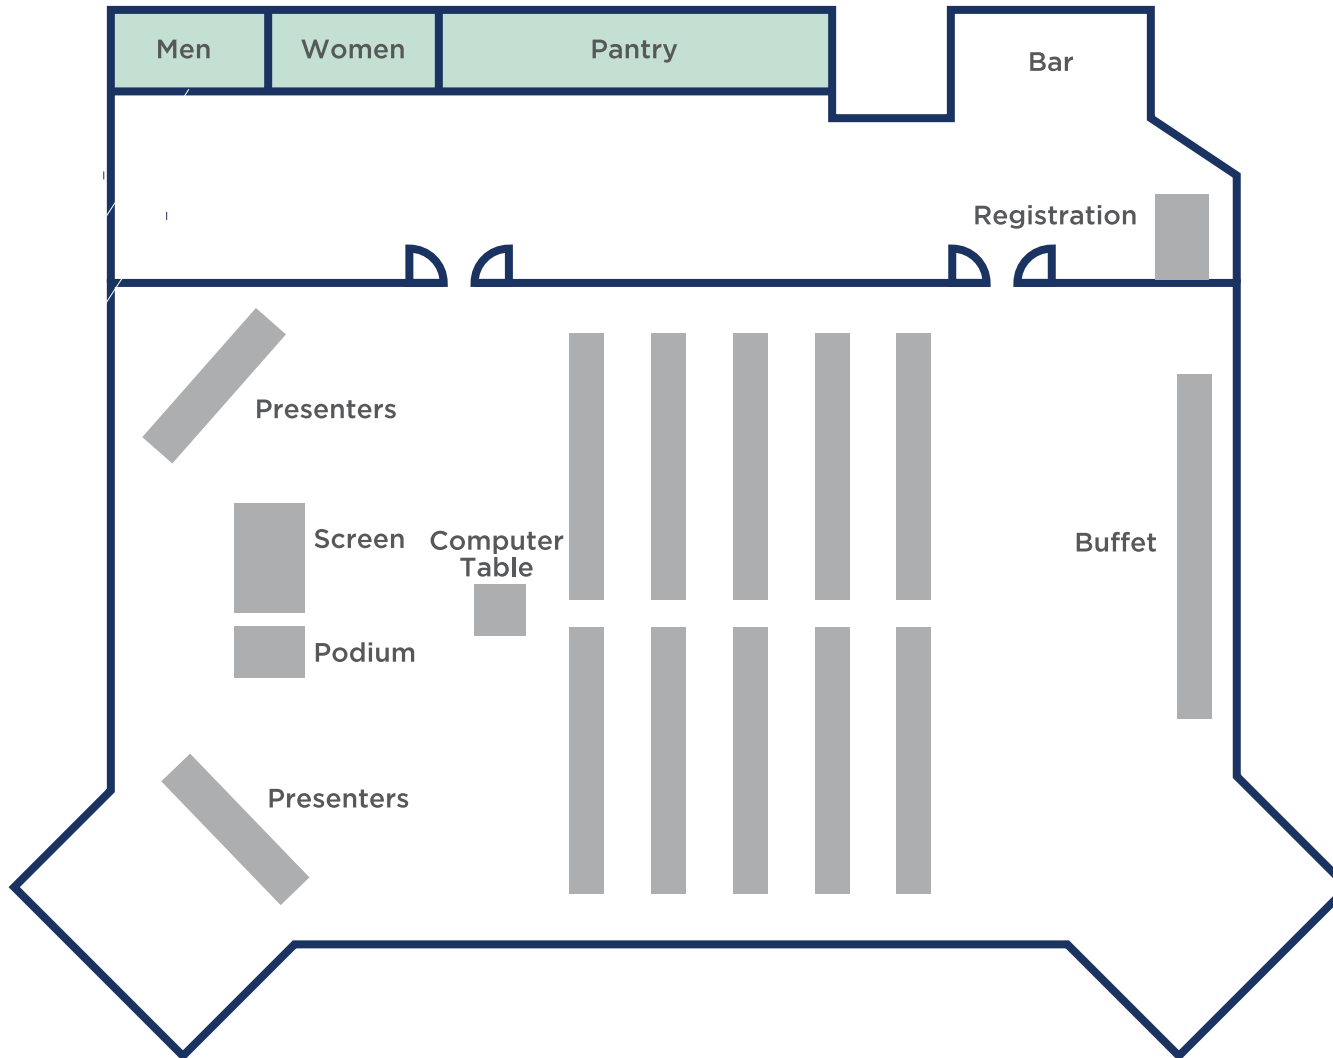

Sit Down Dinner/Dance

Capacity:

12-13 Tables (Seats 9 each)

FIND YOUR **PEACEFUL PLACE**

Buffet/Dance

Capacity:

11 Tables, 99 People

9 Tables, 81 People

Theater Style

Capacity:
75 People

FIND YOUR **PEACEFUL PLACE**

Classroom

Capacity:
50-60 People

FIND YOUR **PEACEFUL PLACE**

Dinner/Dance

Capacity:

108 People

12 tables/9 chairs each

FIND YOUR **PEACEFUL PLACE**

Meeting

Capacity:
40 People

FIND YOUR **PEACEFUL PLACE**