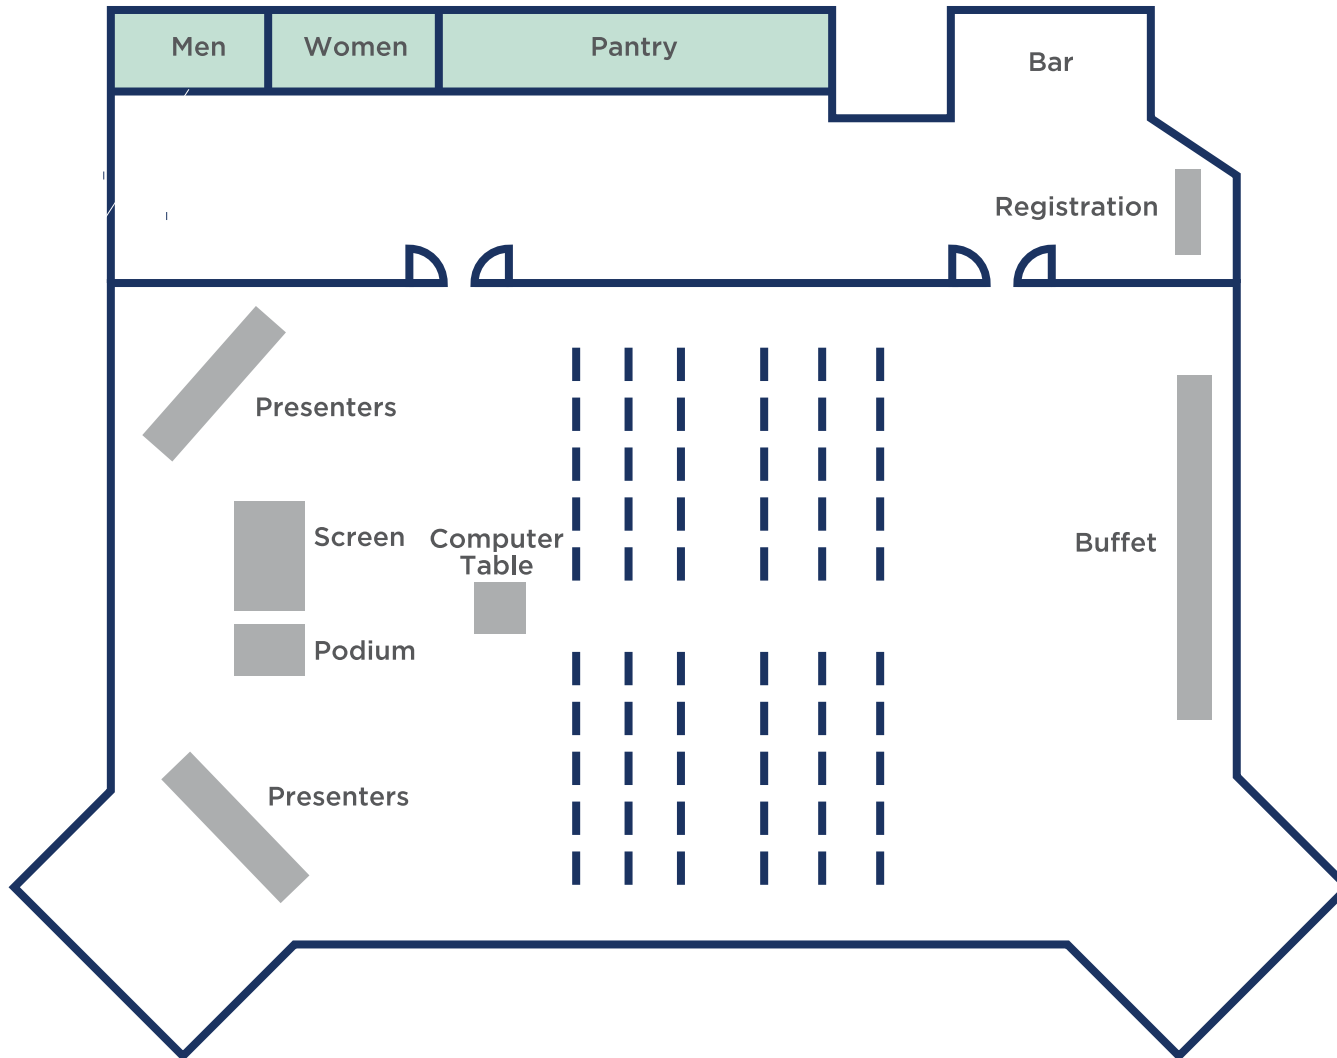

Sit Down Dinner/Dance

Capacity:

12-13 Tables (Seats 9 each)

FIND YOUR **PEACEFUL PLACE**

Buffet/Dance

Capacity:

11 Tables, 99 People

9 Tables, 81 People

Theater Style

Capacity:
75 People

FIND YOUR **PEACEFUL PLACE**

Classroom

Capacity:
50-60 People

FIND YOUR **PEACEFUL PLACE**

Dinner/Dance

Capacity:

108 People

12 tables/9 chairs each

FIND YOUR **PEACEFUL PLACE**

Meeting

Capacity:
40 People

FIND YOUR **PEACEFUL PLACE**