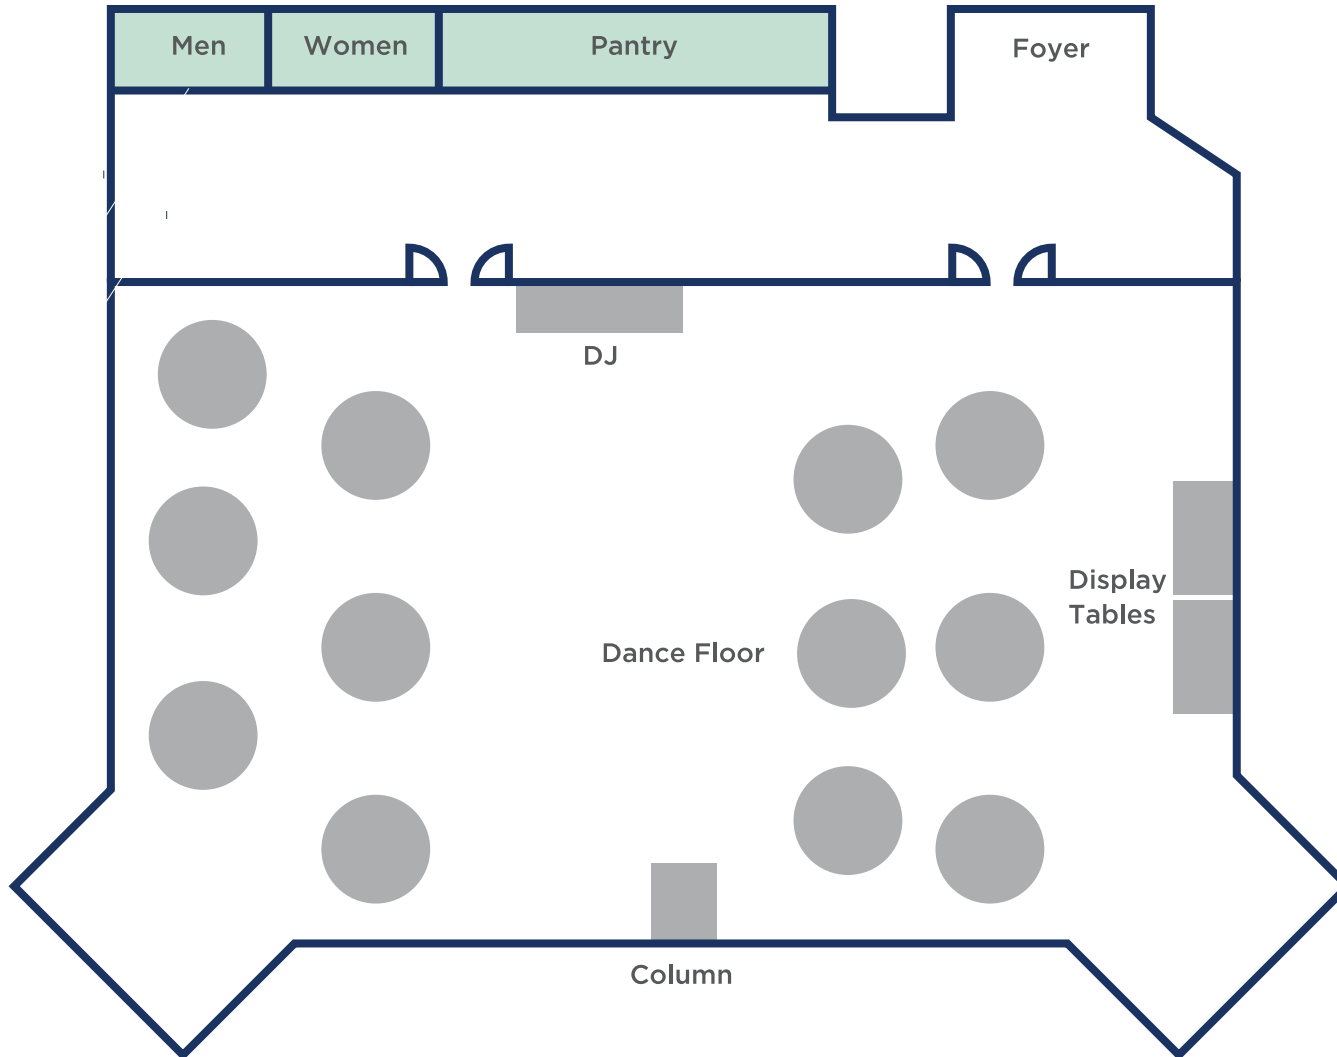

Sit Down Dinner/Dance

Capacity:

12-13 Tables (Seats 9 each)

FIND YOUR **PEACEFUL PLACE**

Buffet/Dance

Capacity:

11 Tables, 99 People

9 Tables, 81 People

Theater Style

Capacity:
75 People

FIND YOUR **PEACEFUL PLACE**

Classroom

Capacity:
50-60 People

FIND YOUR **PEACEFUL PLACE**

Dinner/Dance

Capacity:

108 People

12 tables/9 chairs each

FIND YOUR **PEACEFUL PLACE**

Meeting

Capacity:
40 People

FIND YOUR **PEACEFUL PLACE**