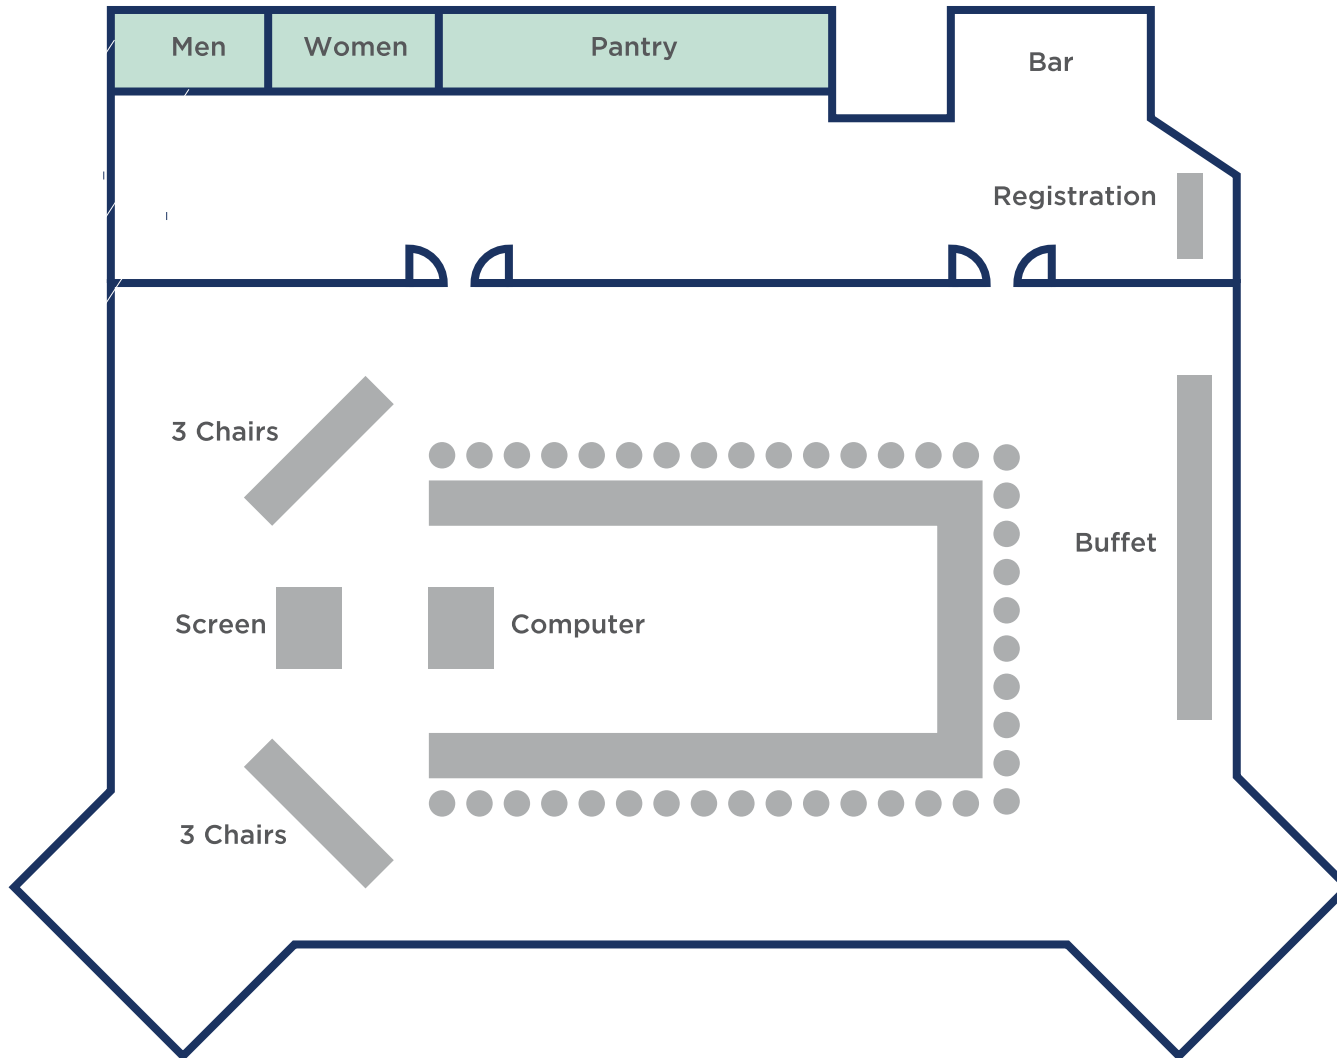

Sit Down Dinner/Dance

Capacity:

12-13 Tables (Seats 9 each)

FIND YOUR **PEACEFUL PLACE**

Buffet/Dance

Capacity:

11 Tables, 99 People

9 Tables, 81 People

Theater Style

Capacity:
75 People

FIND YOUR **PEACEFUL PLACE**

Classroom

Capacity:
50-60 People

FIND YOUR **PEACEFUL PLACE**

Dinner/Dance

Capacity:

108 People

12 tables/9 chairs each

FIND YOUR **PEACEFUL PLACE**

Meeting

Capacity:
40 People

FIND YOUR **PEACEFUL PLACE**