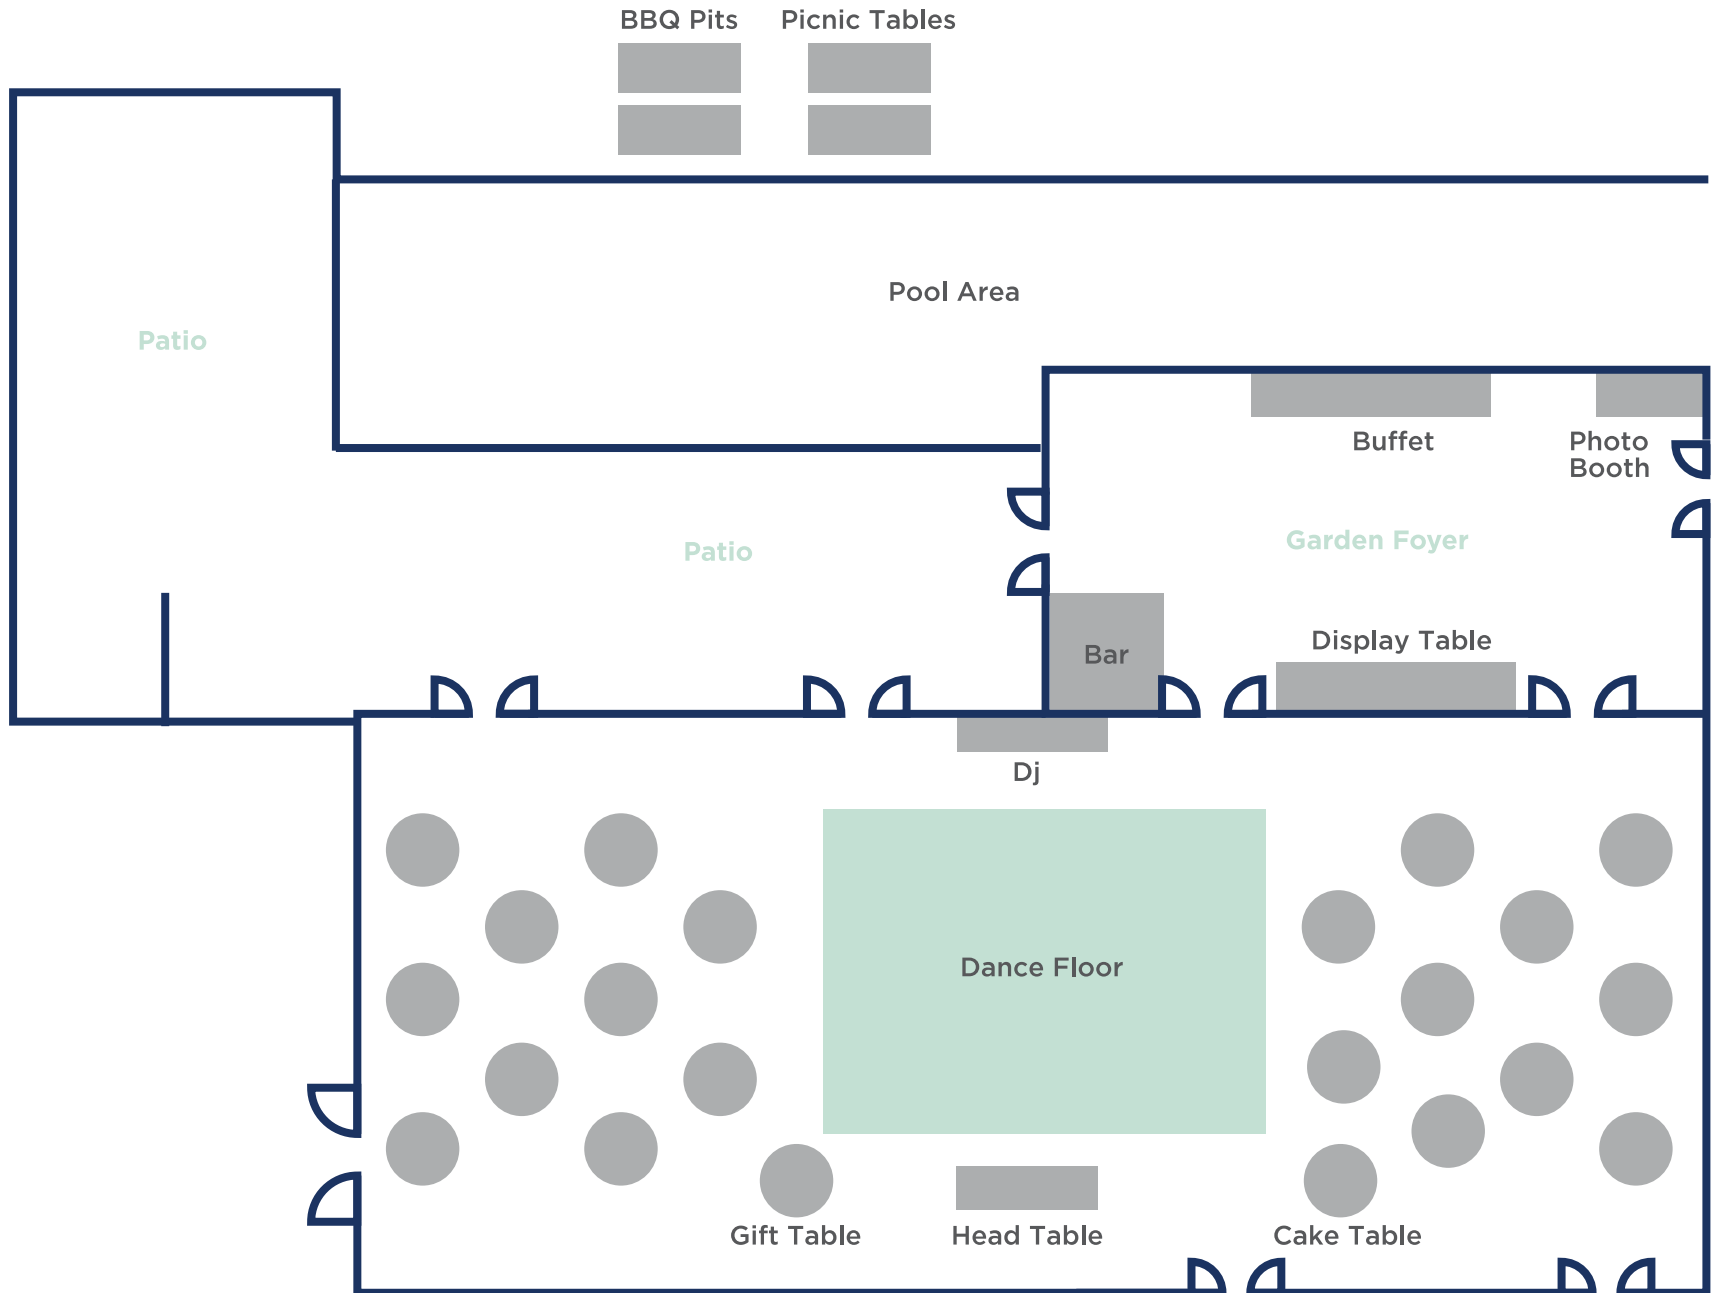

Garden Ballroom

1st Floor

Party

Capacity:

200 People
20 Tables
with 10 chairs

Garden Ballroom

1st Floor

Dance

Capacity:

200 People

Vendor