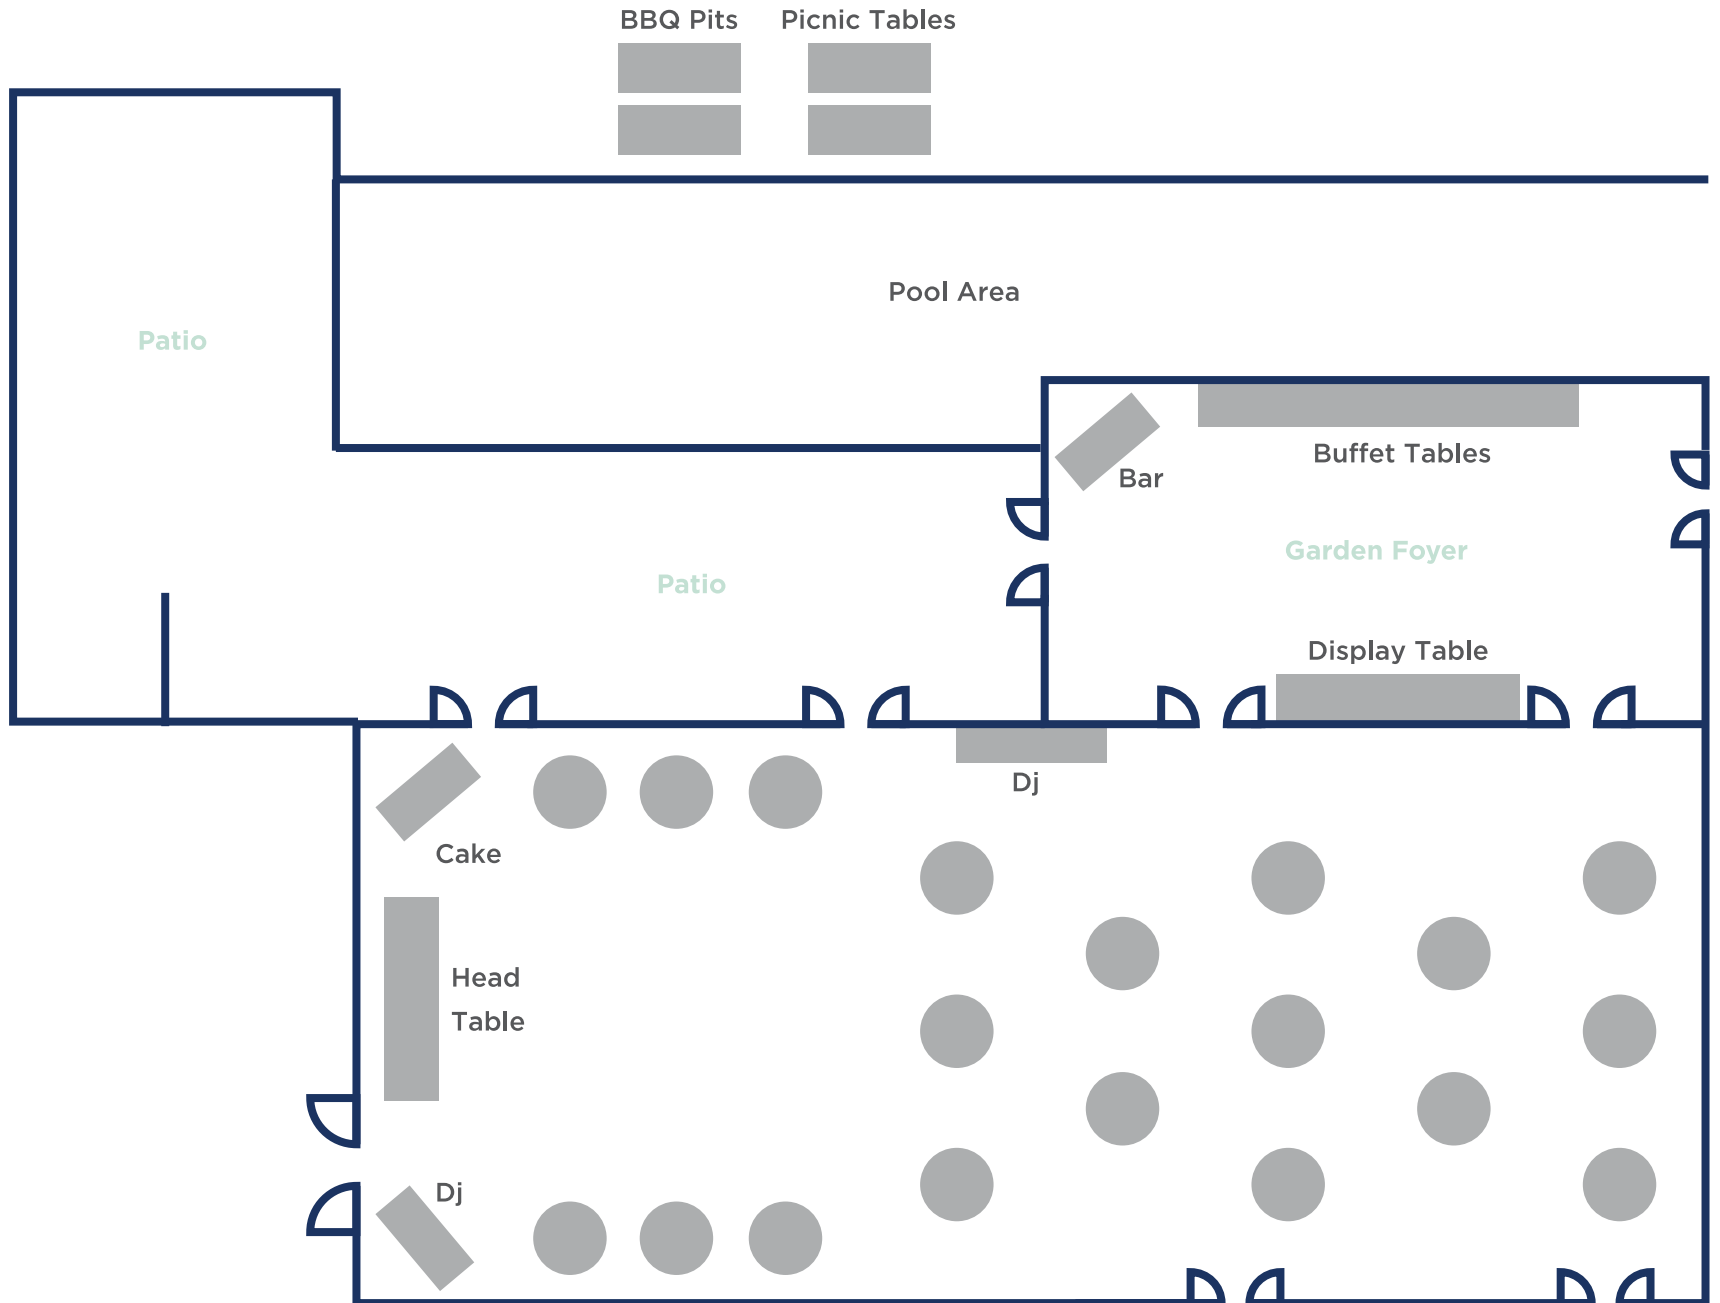

Garden Ballroom

1st Floor

Party

Capacity:

200 People
20 Tables
with 10 chairs

Garden Ballroom

1st Floor

Dance

Capacity:

200 People

Vendor